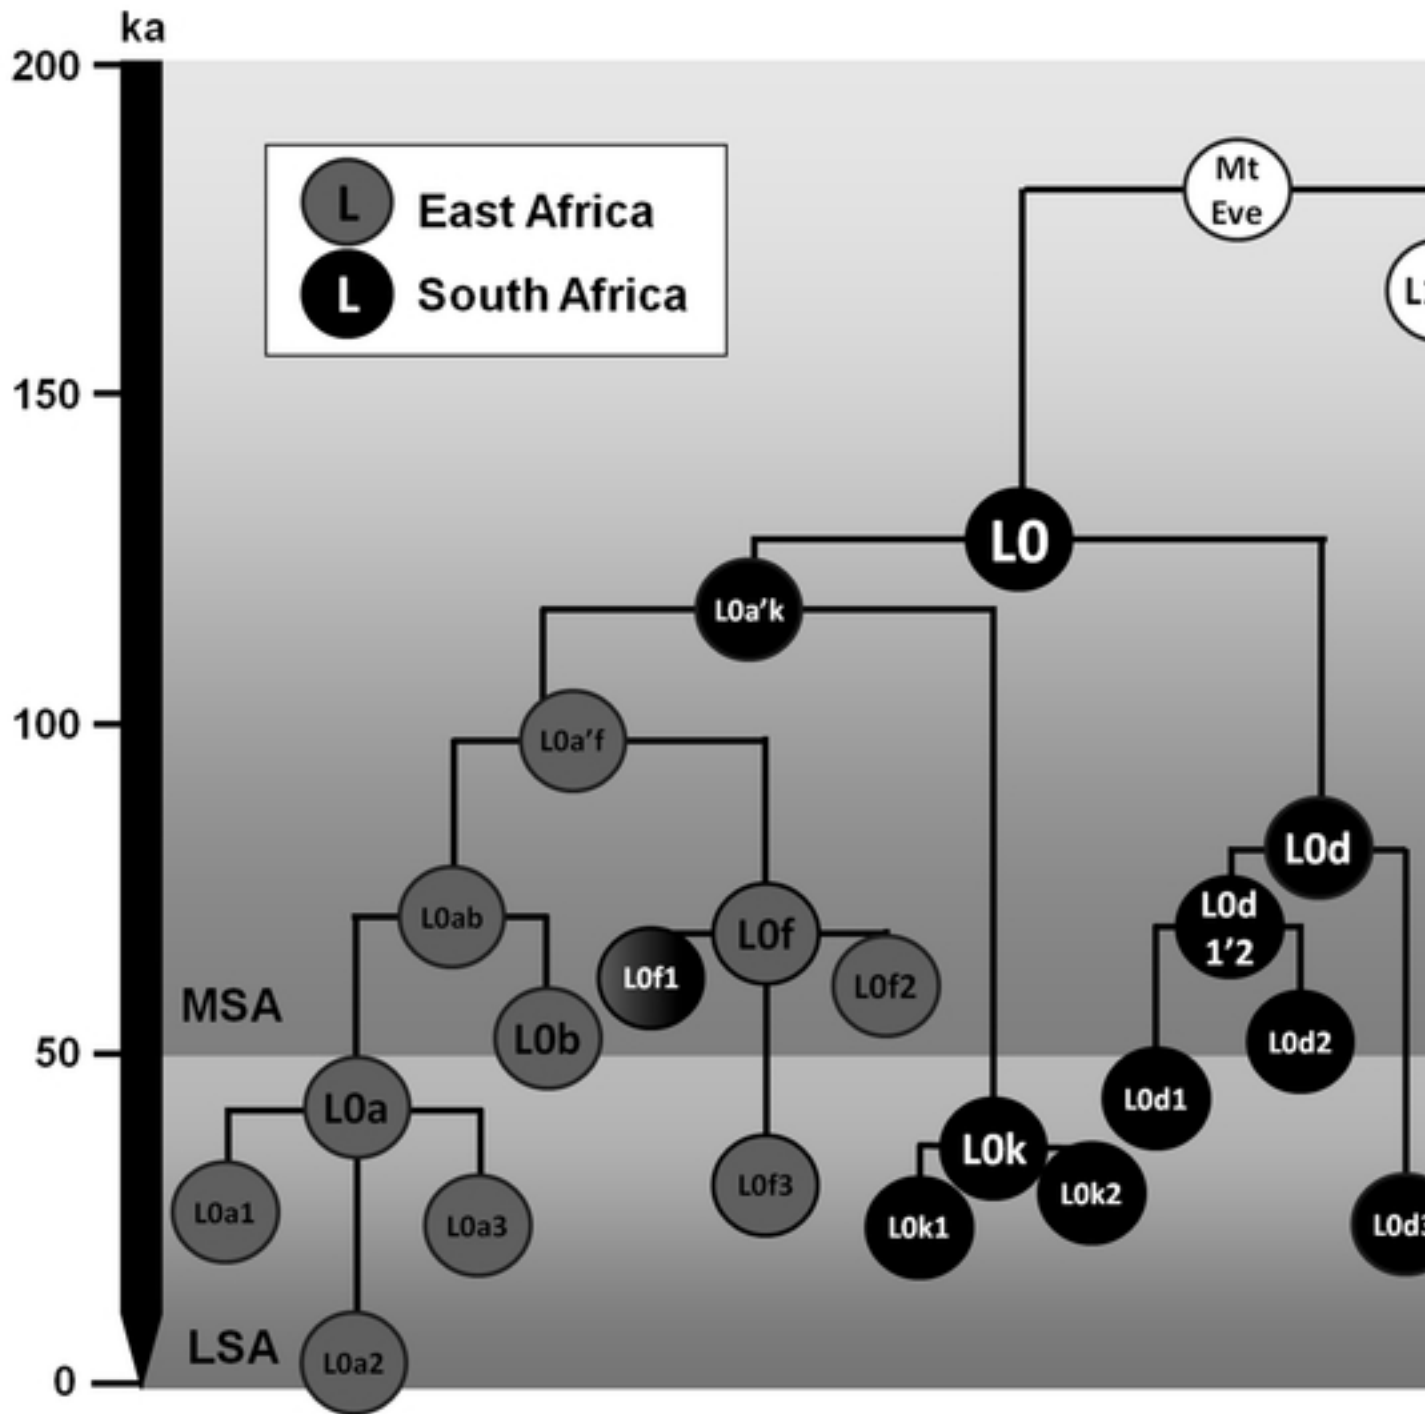

More proof of Mossel Bay Man being the Origin of all

Paleanthropology Today, Sunday, December 8, 2013

New study on mitochondrial Eve and the first migrations of HAM: Genetic evidence on the origin of sapiens:

...the ... of the ...