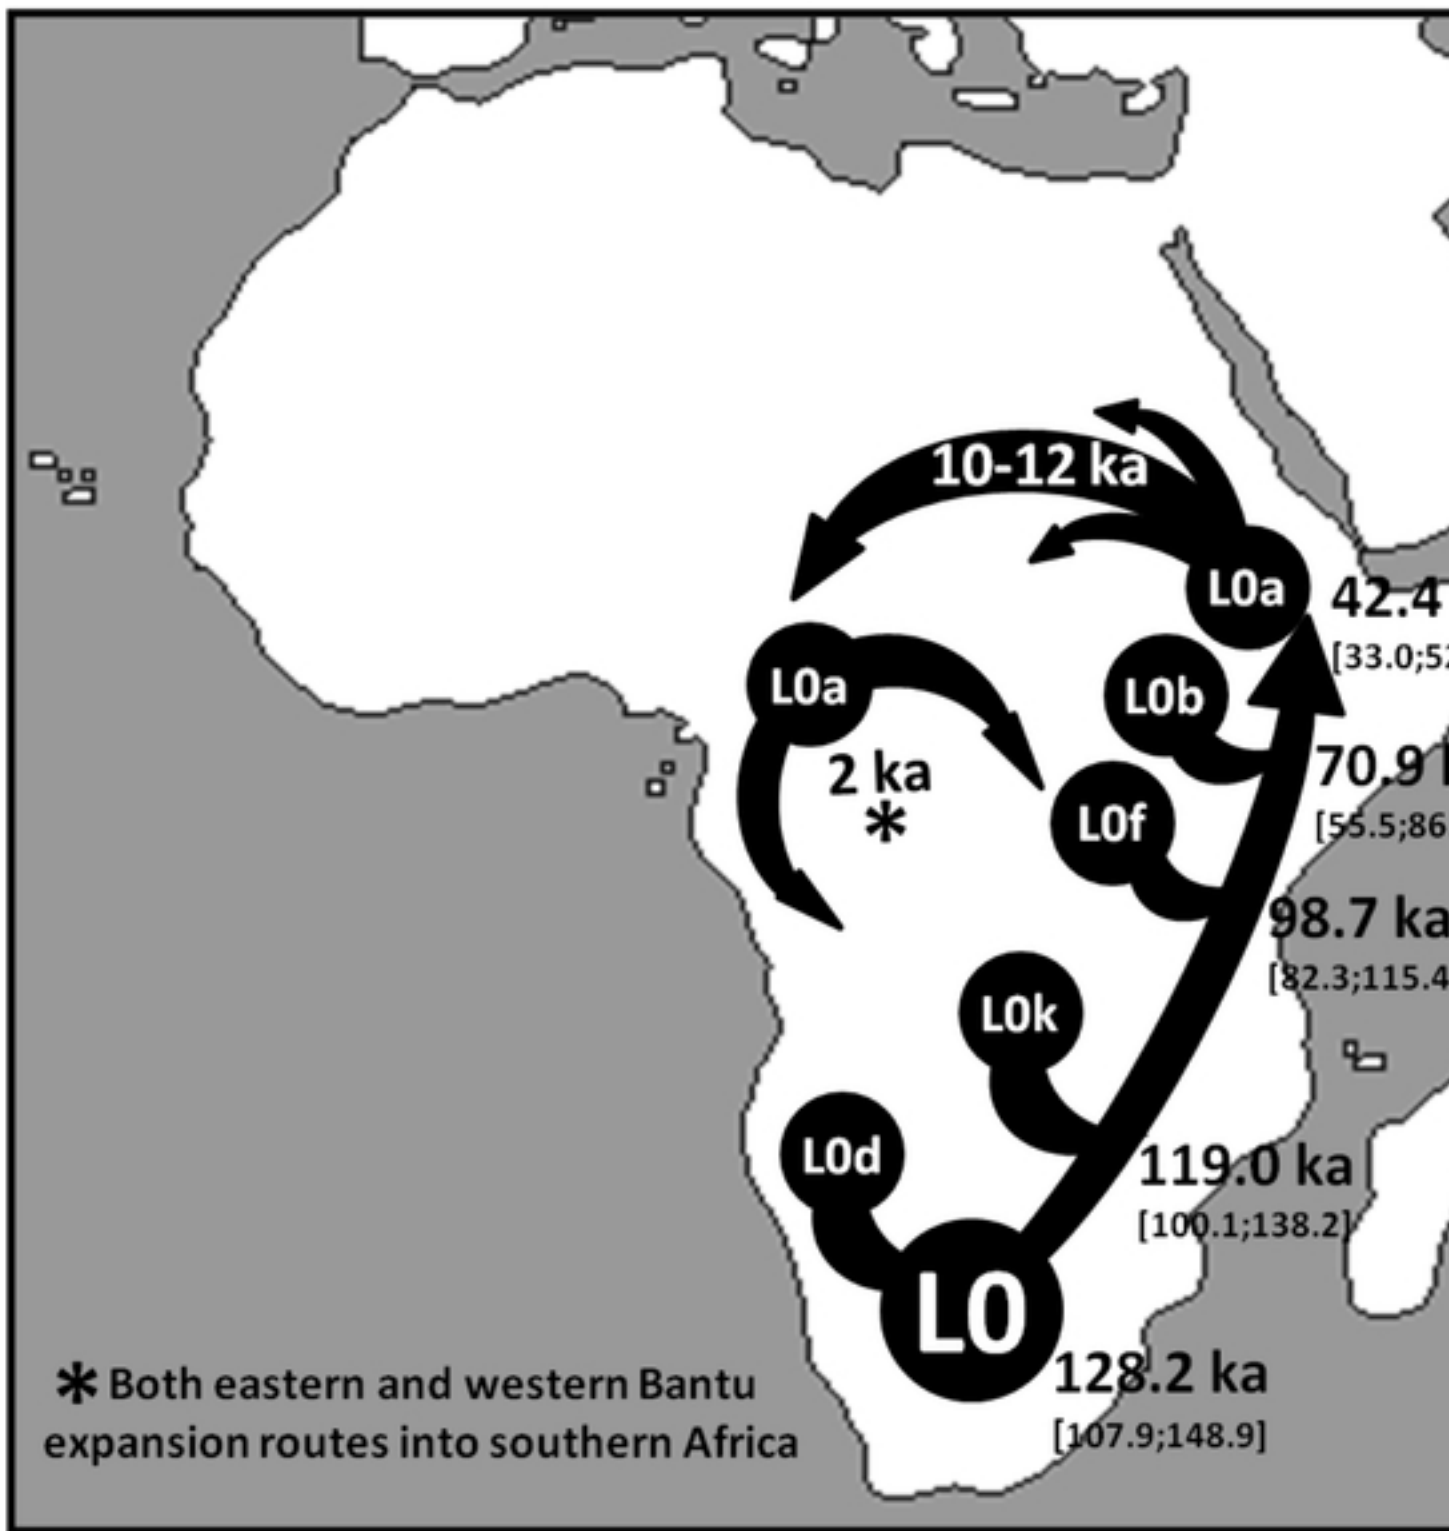

More proof of Mossel Bay Man being the Origin of all

Paleanthropology Today, Sunday, December 8, 2013

New study on mitochondrial Eve and the first migrations of HAM: Genetic evidence on the origin of sapiens: