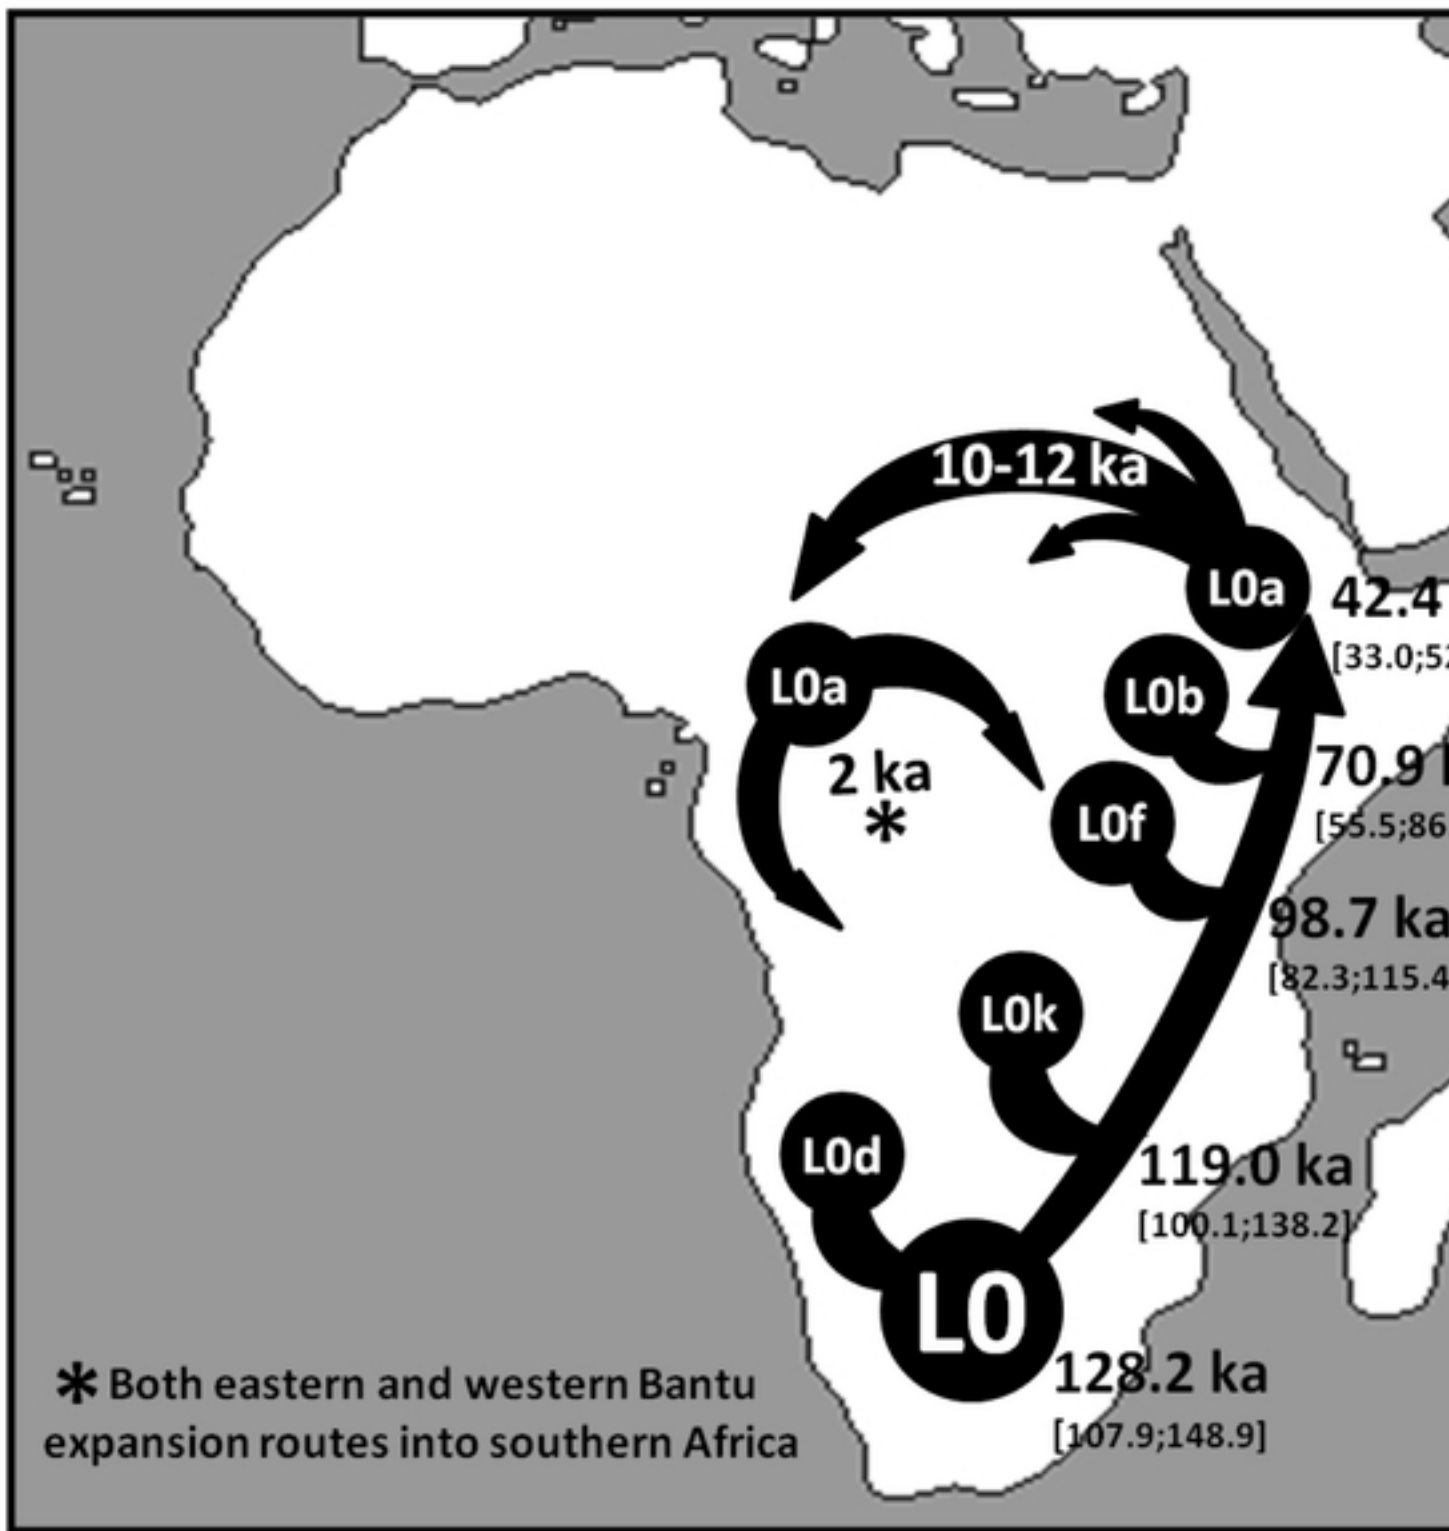

**More proof of Mossel Bay Man being the Origin of all**

**Paleanthropology Today, Sunday, December 8, 2013**

New study on mitochondrial Eve and the first migrations of HAM: Genetic evidence on the origin of sapiens: